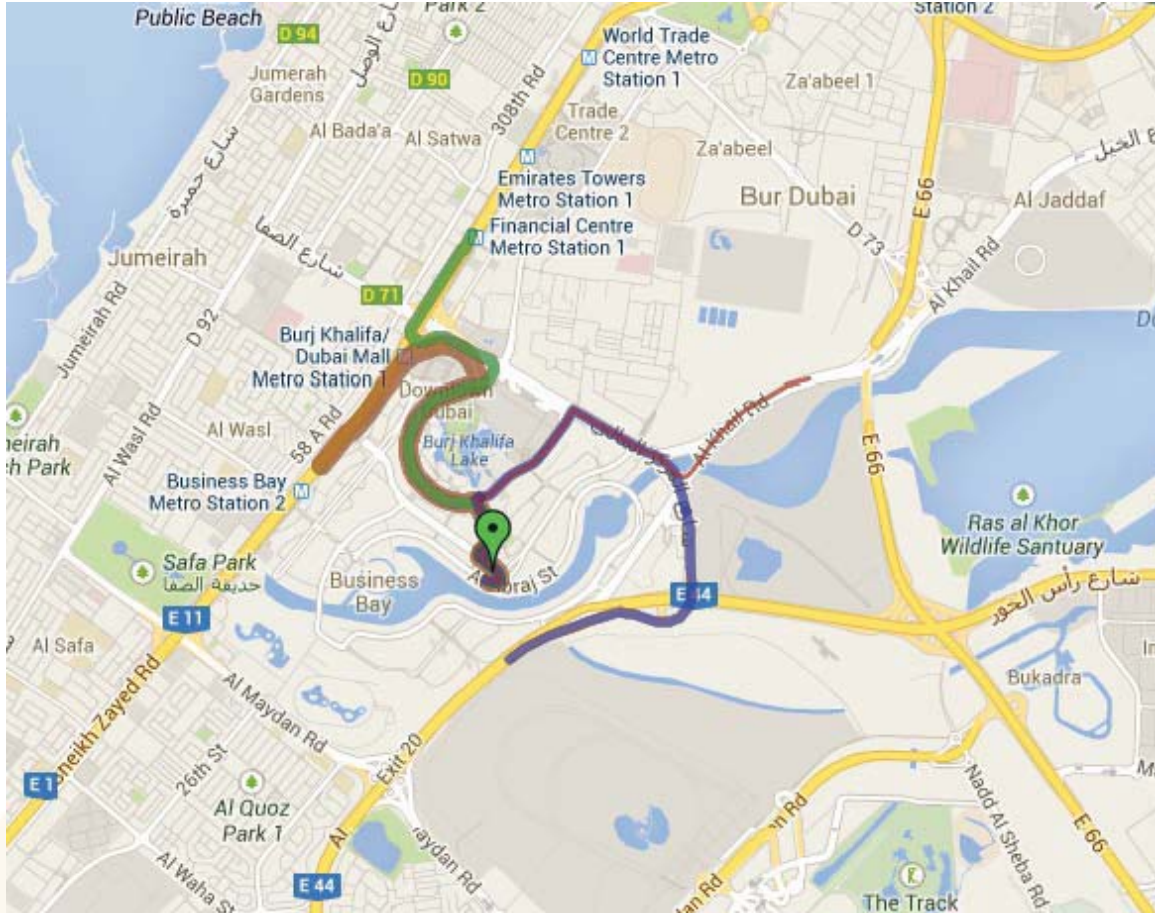

Al Khail Road South (from Abu-Dhabi)

1. Head northeast towards Al Khail Road.
2. Take the exit towards Business Bay (exit no. 18) in order to reach the Financial Centre Road (D 71).
3. Continue straight on the Financial Centre Road (D 71) towards the signal.
4. At the signal, turn left onto Sheikh Mohammed bin Rashid Blvd.
5. At the fourth signal, turn right, and then go straight towards the next signal. Note that signals at pedestrian crossings are also counted.
6. At the signal, turn left on Burj Khalifa Street, then go straight towards the next signal.
7. At the signal, go straight towards the roundabout (Metropolis Tower will be on the right just before the roundabout).
8. At the roundabout, take the 1st exit on Al Abraj Street (South).
9. Park your vehicle in the parking spaces allocated for visitors. You are most welcome.

Al Khail Road North (from Sharjah)

1. Head southwest on Al Khail Road.
2. Take the exit towards Business Bay and the Dubai Mall in order to reach the Financial Centre Road (D 71).
3. Continue straight on the Financial Centre Road (D 71) towards the signal.
4. At the signal, turn left onto Sheikh Mohammed bin Rashid Blvd.
5. At the fourth signal, turn right, and then go straight towards the next signal. Note that signals at pedestrian crossings are also counted.
6. At the signal, turn left on Burj Khalifa Street, then go straight towards the next signal.
7. At the signal, go straight towards the roundabout (Metropolis Tower will be on the right just before the roundabout).
8. At the roundabout, take the 1st exit on Al Abraj Street (South).
9. Park your vehicle in the parking spaces allocated for visitors. You are most welcome.

الأميرجي
EMergy

EMergy LLC Location Map

(For more information, please follow the link hereunder)

<https://maps.google.com/maps/ms?msid=203373200724724196039.0004da55c0c025ad73bea&msa=0&ll=25.196398,55.280371&spn=0.04155,0.077162>