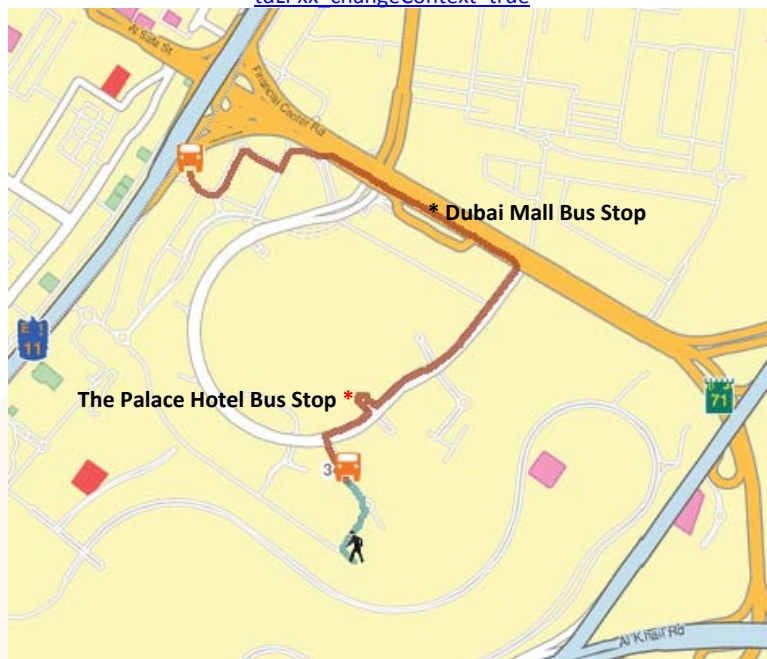

EMergy Main Office

Office no. 1407, Metropolis Tower, Burj Khalifa Street, Burj Khalifa Community, GPS coordinates 25.185758 & 55.276891.

General Guidelines:

1. Dubai Metro Red Line stop is less than 2 km away.
2. One bus line, ref. F13, serves Burj Khalifa Community block.
3. Two bus lines, ref. 27 and 29, serve both "Dubai Mall" and "Burj Khalifa, The Palace Hotel" stops from other areas.

Directions:

1. By Dubai Metro:
 - a. Arrive at Burj Khalifa / Dubai Mall Metro Station stop via Dubai Metro Red Line.
 - b. Walk approximately 60 meters southwest towards Dubai Mall Landside Metro Bus Stop.
2. By Bus: Arrive at "Dubai Mall" or "Burj Khalifa, The Palace Hotel" stops via bus lines 27 or 29 (respectively marked with * & *, on the RTA map in the next page).
3. Take the F13 bus.
4. Arrive at "South Ridge 1" stop.
5. Walk approximately 110 meters southeast.
6. At the roundabout, take the 1st exit and walk approximately 260 meters.
7. At the signal, turn left and walk approximately 150 meters.
8. Metropolis Tower will be on the right.

Google

(For more information, please follow the link hereunder)

<https://maps.google.com/maps/ms?msid=203373200724724196039.0004da55c0c025ad73bea&msa=0&ll=25.196398,55.280371&spn=0.04155,0.077162>

RTA

(For more information, please follow the link hereunder)

http://wojhati.rta.ae/dub/XSLT_TRIP_REQUEST2?language=en&sessionID=JP-LIVE-23627855218&requestID=1&command=nop&tripSelection=on&tripSelector1=1&itdLPxx_modify=overview&itdLPxx_view=detailview&itdLPxx_changeContext=true