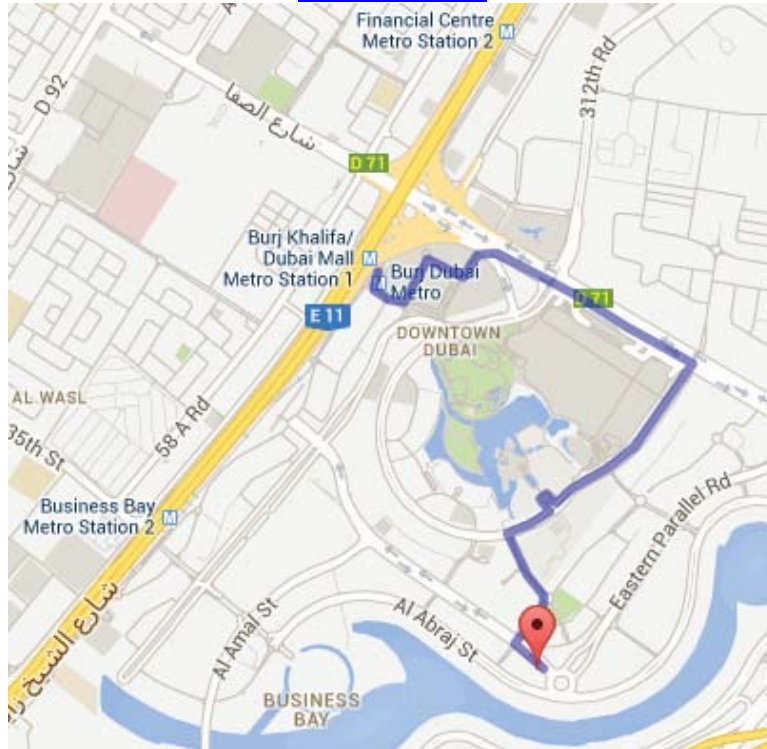

EMergy Main Office

Office no. 1407, Metropolis Tower, Burj Khalifa Street, Burj Khalifa Community, GPS coordinates 25.185758 & 55.276891.

General Guidelines:

1. Dubai Metro Red Line stop is less than 2 km away.
2. One bus line, ref. F13, serves Burj Khalifa Community block.
3. Two bus lines, ref. 27 and 29, serve both "Dubai Mall" and "Burj Khalifa, The Palace Hotel" stops from other areas.

Directions:

1. By Dubai Metro:
 - a. Arrive at Burj Khalifa / Dubai Mall Metro Station stop via Dubai Metro Red Line.
 - b. Walk approximately 60 meters southwest towards Dubai Mall Landside Metro Bus Stop.
2. By Bus: Arrive at "Dubai Mall" or "Burj Khalifa, The Palace Hotel" stops via bus lines 27 or 29 (respectively marked with * & *, on the RTA map in the next page).
3. Take the F13 bus.
4. Arrive at "South Ridge 1" stop.
5. Walk approximately 110 meters southeast.
6. At the roundabout, take the 1st exit and walk approximately 260 meters.
7. At the signal, turn left and walk approximately 150 meters.
8. Metropolis Tower will be on the right.

+971 4 43 96 6 95

+971 4 43 96 6 95

+971 4 43 96 6 95

w w w . e m e r g y . c o

عضو في مجموعة أبو الهدي للإستثمار
Member of AboulHoda Investment Group

اليرجي
EMergy

EMergy LLC Location Map

(To be read in conjunction with EMergy LLC Public Transport Directions in the previous page)

Google

(For more information, please follow the link hereunder)

<https://maps.google.com/maps/ms?msid=203373200724724196039.0004da55c0c025ad73bea&msa=0&ll=25.196398,55.280371&spn=0.04155,0.077162>

RTA

(For more information, please follow the link hereunder)